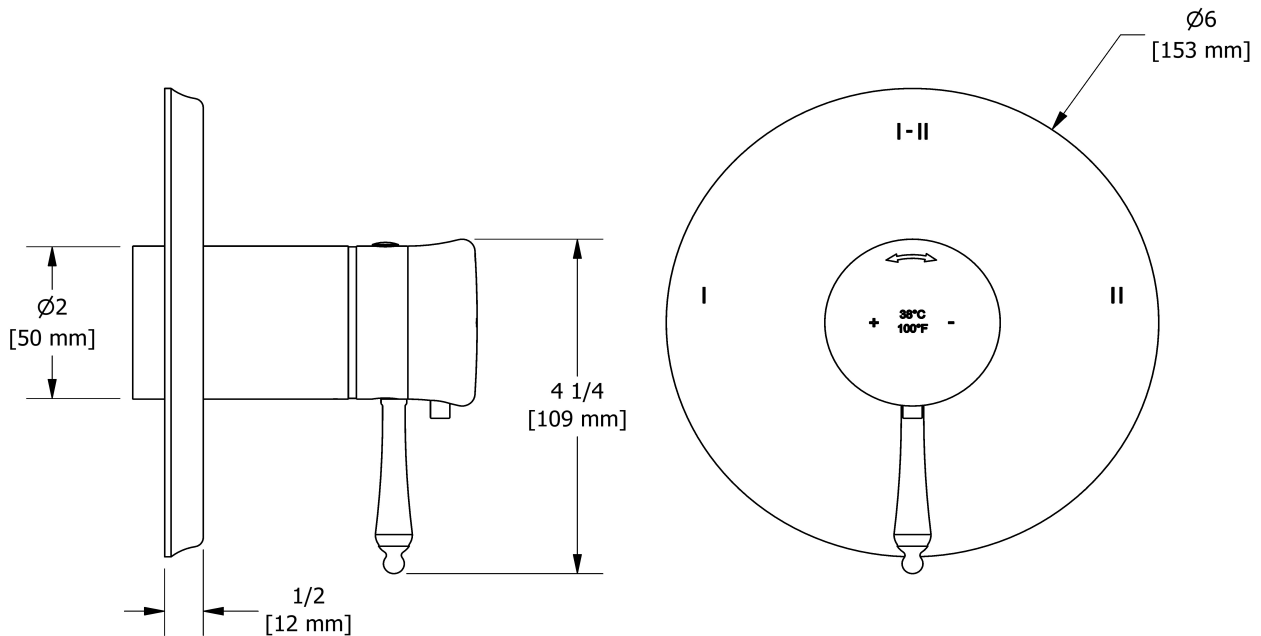

Specifications

Descriptions

- 4 positions (OFF, 1, 1 and 2, 2) share
- R23, R23-SPEX or R23-EX rough required to complete
- Trim only
- Thermostatic/pressure balance coaxial cartridge with check valves

Available colors

- C : Chrome
- BN : Brushed Nickel (PVD)
- PN : Polished Nickel (PVD)

Certifications

- CSA B125.1
- ASME A112.18.1
- ASSE 1016
- CMR248 Approval
- ADA

2-way Type T/P coaxial valve trim
TGN23

Sizes, models and finishes may differ from those presented.